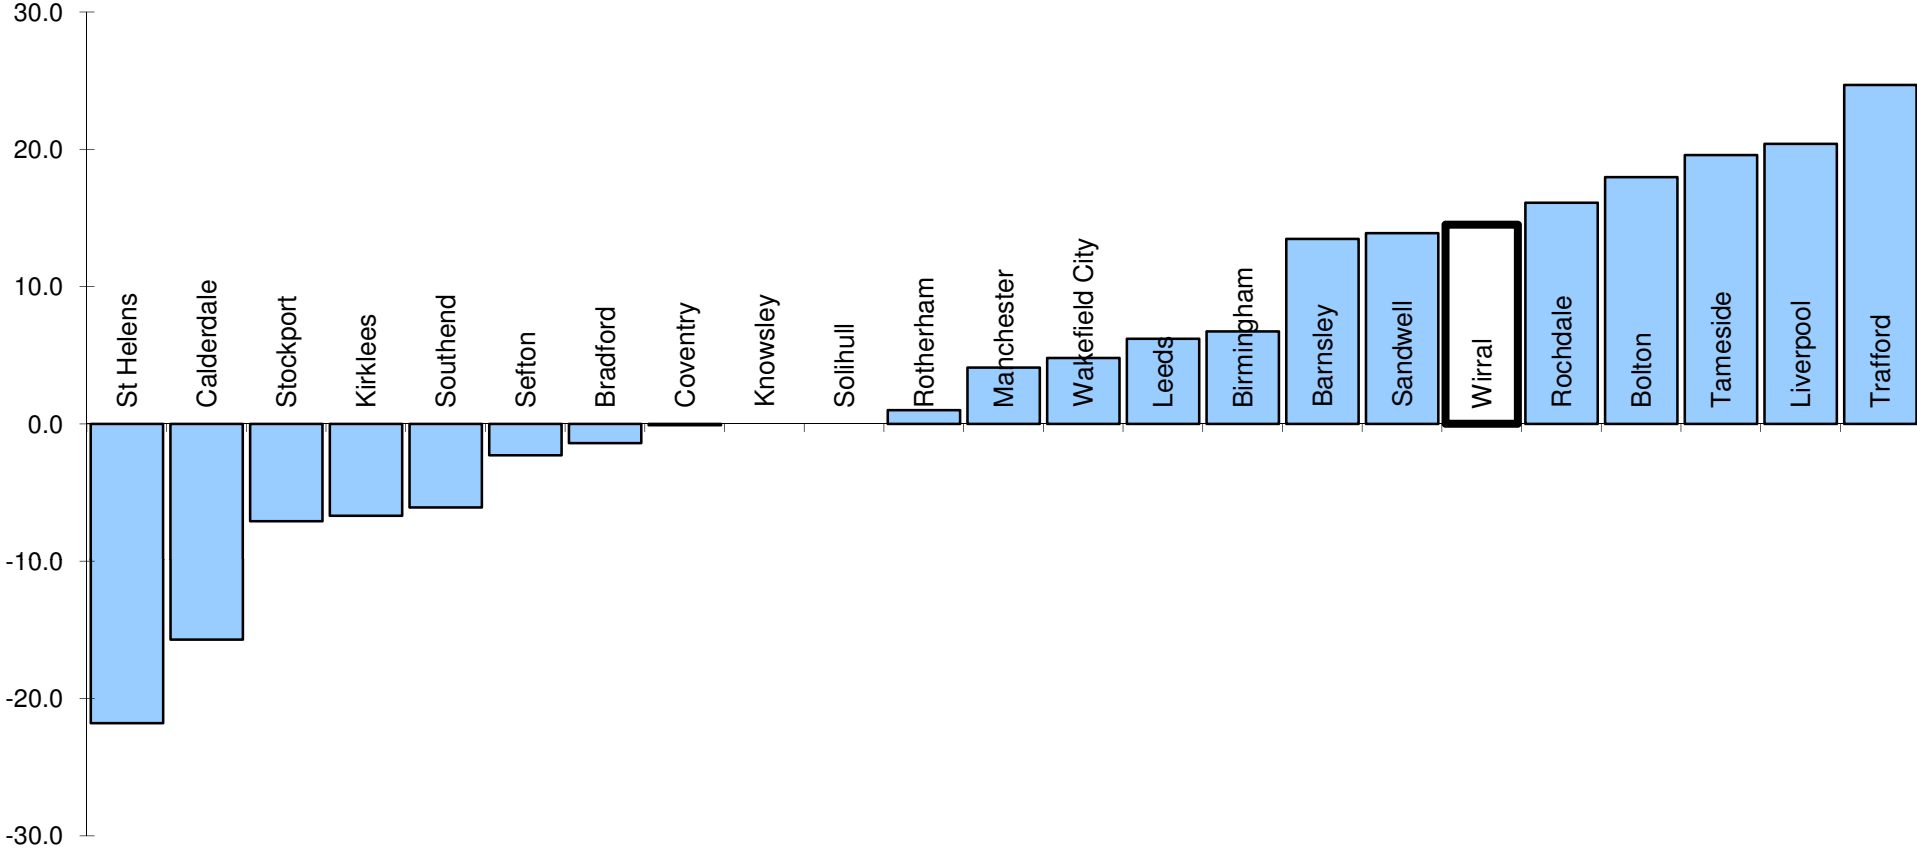

Appendix 2

NI 048 Children KSI in road traffic accidents

Show All Councils

Labels On

Labels Off

14.50 Wirral

Mets

Go

High / Low preference is not clear

Ranked N/A best of 23

Choose another indicator:

Go